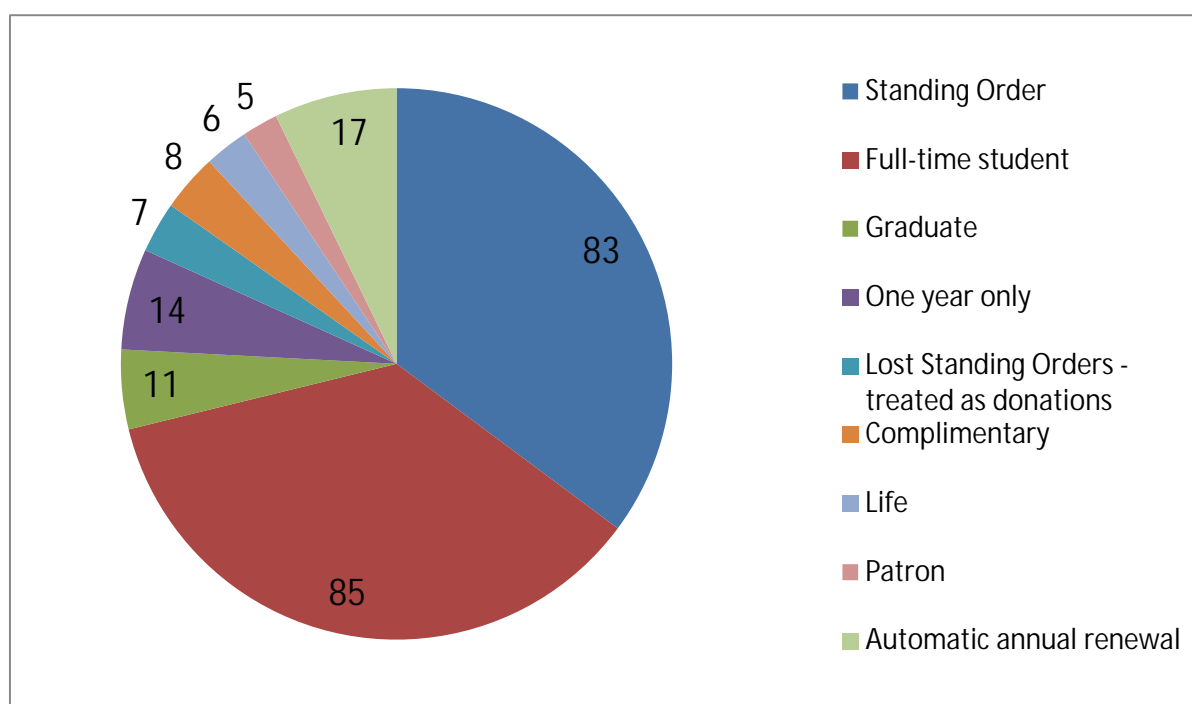

HealthWatch membership, etc statistics

03 October 2021

Subscription plan	Active subscriptions	Previous
Standing Order	83	85
Full-time student	85	84
Graduate	11	11
One year only	14	14
Lost Standing Orders - treated as donations	7	6
Complimentary	8	8
Life	6	6
Patron	5	5
Automatic annual renewal	17	16
Total database entries	236	235
Total members	229	229
Total voting members	221	221
Total paying members	125	126

Mailing list	Number	Number
Subscribers	321	320
of which, Students	79	78
Media	528	527
Medical schools	303	301
Google Group members	66	65
Twitter		
Followers	1,292	1,280
Following	305	304
Tweets	2,927	2,886
Facebook		
Likes	295	294
Follows	303	303

HealthWatch membership, etc statistics

Date	Total members
07 September 2017	219
24 September 2017	223
07 November 2017	225
16 January 2018	229
18 March 2018	243
15 May 2018	266
30 October 2018	231
09 January 2019	231
24 March 2019	229
28 April 2019	236
23 June 2019	242
06 September 2019	213
28 October 2019	212
15 January 2020	206
15 March 2020	219
22 April 2020	230
27 June 2020	251
03 September 2020	236
13 October 2020	232
08 January 2021	234
06 March 2021	237
05 May 2021	256
12 July 2021	225
02 September 2021	229
03 October 2021	229